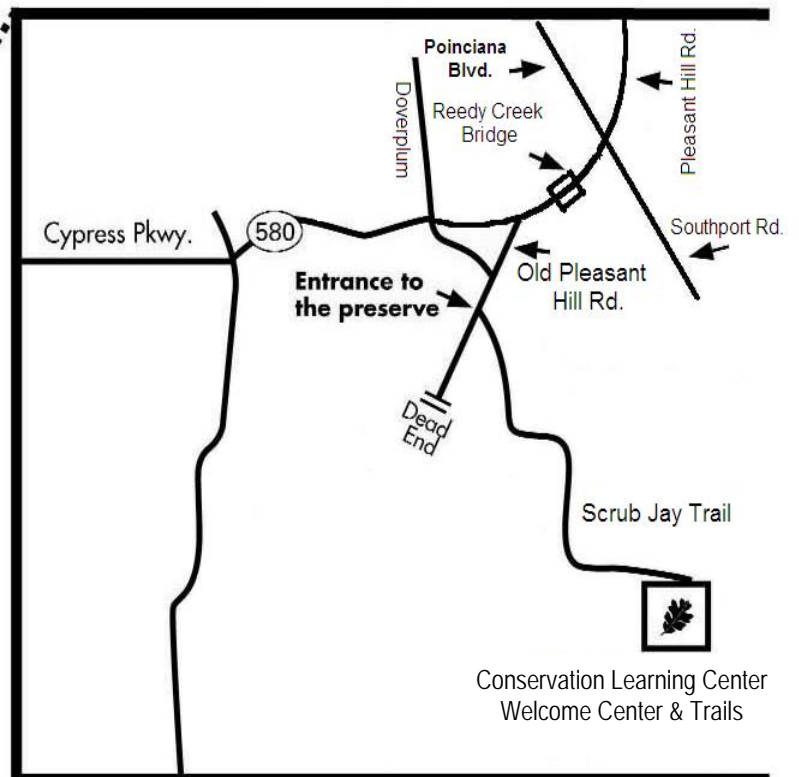

Directions to:

**The Nature Conservancy's
Disney Wilderness Preserve**

**2700 Scrub Jay Trail
Kissimmee, FL 34759**

Phone: (407) 935-0002

Fax: (407) 935-0005

www.nature.org/disneypreserve

Note: Map is not to scale